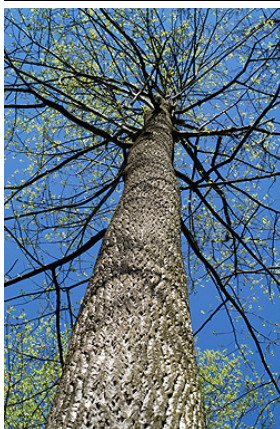

# yellow-poplar *Magnoliaceae Liriodendron tulipifera* L.

symbol: LITU

**vTree**

**Leaf:** Alternate, simple, palmately veined, orbicular, 4-lobed with an entire margin, 4 to 8 inches long, notched to flat top. Somewhat shaped like a tulip, light green to green.

**Flower:** Perfect, showy, resembling a large tulip, but high in the tree, 2 1/2 inches long, with yellow-green petals and an orange corolla, appearing in late spring to early summer.

**Fruit:** An oblong (cone-like) aggregate of samaras (2 inches long), deciduous at maturity; each samara is 1-winged, 1 1/2 inches long, and curved upwards at seed cavity (resembling the front keel of a boat); maturing August to October and disseminating through late fall and winter; base whorls of samaras persist on fruit into following spring and resemble wooden flowers high in the tree.

**Twig:** Red-brown in color, often with a shiny appearance or a waxy bloom. Stipules are large and encircle the twig; buds are elongated and valvate, resembling a "duck bill". Twigs have a sweet, spicy odor when broken.

**Bark:** Light gray-green and smooth when young, later developing flat-topped ridges and conspicuous white colored furrows in diamond shaped patterns. On older trees sapsucker holes are common.

**Form:** In a forest, a large tree with a long, straight limb-free bole very often reaching over 100 feet tall. Open-grown trees have a pyramidal crown when young, becoming oval in shape with time.